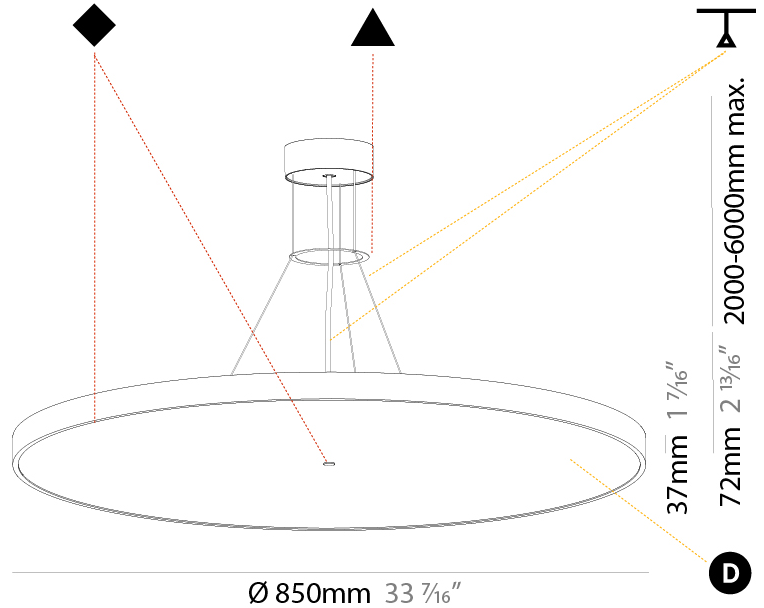

GENERAL

Series: Sign Diva
Subseries: Sign Diva
Brand: Prolicht
Division: Architectural
Mounting Type: Suspension
Mounting Location: Ceiling
Subcategory: Pendant

PHYSICAL

Shape: Round
Diameter (mm): 850
Diameter (in): 33 7/16
Height (mm): 72
Height (in): 2 13/16
Max. Overall Height (mm): 6072
Max. Overall Height (in): 239 1/16
Light Distribution: Direct
Weight (kg): 14.005
Weight (lbs): 30.88
Diffuser: PMMA - Opal / Micro-Prism / Sparkling Secret / Vintage Industrial
Fixture Finish: SSR / BKV / CWI / CRY / HAB / UFT / ITA / RUA / FTG / MYG / LOD / PUS / FRO / FUP / KIA / POP / BLS / SPG / MEY / GOH / GUM / CHC / COM / ABZ / JAG / OBR / MOS / ROR
Fixture Material: Extruded Aluminum / Steel
Cable Details: 2000mm or 6000mm Transparent Cable

ELECTRICAL

Lamp Type: LED (Zhaga Standard)
Input Wattage (W): 96.8
Total Output Wattage (W): 76.8
Dimming: Tri-Mode (Non-Dimming and Phase Dimming (120Vac only) and 0-10V Dimming)
Driver Included: Yes
Driver Location: Integrated
Driver Type: Constant Current - Universal
Driver Class: Class 2
Input Voltage (V): 120 - 277
Constant Current (MA): 600

LED

Color Temperature (°K): 2700 / 3000 / 3500 / 4000
Max. Delivered Lumen (lm): 7960 / 9950 / 10153 / 10360
CRI: >90 CRI
Lamp Life (hrs): 50000

OPTICAL

RATINGS AND CERTIFICATIONS

Certified By: Certified for North American Standards
IP rating: IP20