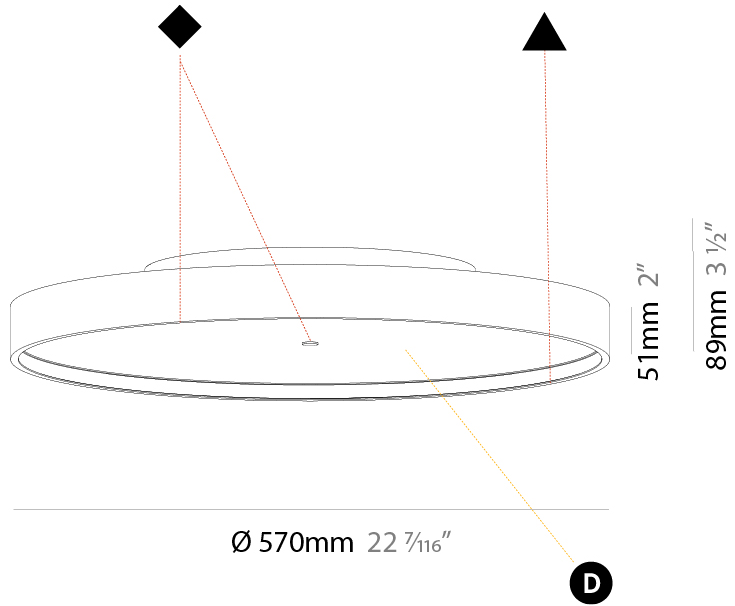

1. To build a product code in our configurator select the specify button on the base model # product page
2. To build a manual product code on this datasheet choose from the options listed below in blue font and add the suffix to the base model #

GENERAL

Series: Sign Diva
Subseries: Sign Diva Korona
Brand: Prolicht
Division: Architectural
Mounting Type: Surface
Mounting Location: Ceiling
Subcategory: Ambient

PHYSICAL

Shape: Round
Diameter (mm): 570
Diameter (in): 22 7/16
Height (mm): 89
Height (in): 3 1/2
Light Distribution: Direct
Weight (kg): 7.336
Weight (lbs): 16.173
Diffuser: PMMA - Opal/Micro-Prism/Sparkling Secret/Vintage Industrial
Fixture Finish: SSR / BKV / CWI / CRY / HAB / UFT / ITA / RUA / FTG / MYG / LOD / PUS / FRO / FUP / KIA / POP / BLS / SPG / MEY / GOH / GUM / CHC / COM / ABZ / JAG / OBR / MOS / ROR
Fixture Material: Extruded Aluminum / Steel

ELECTRICAL

Lamp Type: LED (Zhaga Standard)
Input Wattage (W): 58.3
Total Output Wattage (W): 53
Dimming: Tri-Mode (Non-Dimming and Phase Dimming (120Vac only) and 0-10V Dimming)
Driver Included: Yes
Driver Location: Integrated
Driver Type: Constant Current - Universal
Driver Class: Class 2
Input Voltage (V): 120 - 277
Constant Current (MA): 350

LED

Color Temperature (°K): 3000 / 3500 / 4000
Max. Delivered Lumen (lm): 6120 / 6233 / 6360
CRI: >90 CRI
Lamp Life (hrs): 50000

OPTICAL

RATINGS AND CERTIFICATIONS

Certified By: Certified for North American Standards
IP rating: IP20